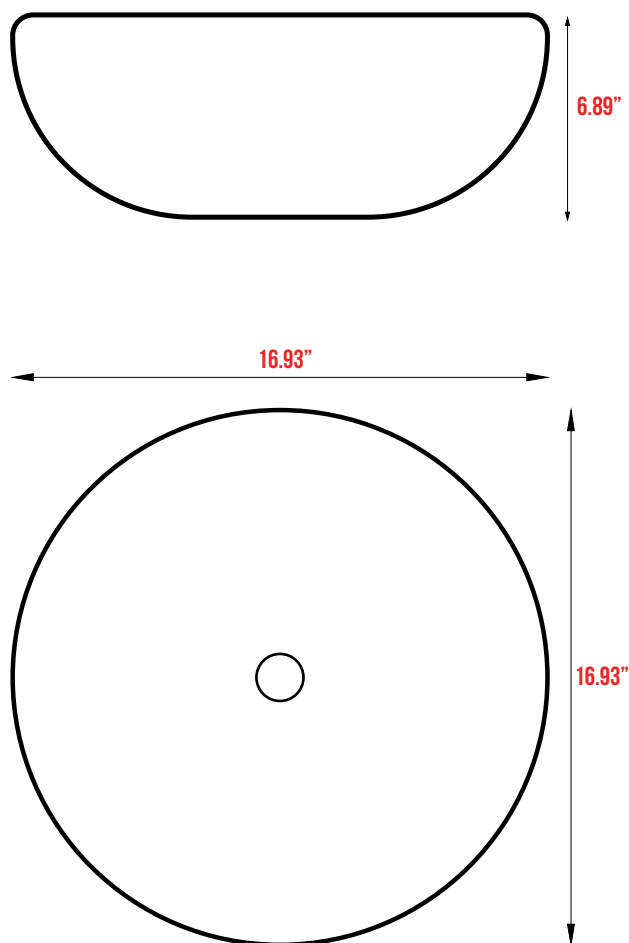

Sutherland White Ceramic Round Vessel Bathroom Sink  
with pop up drain

**FEATURES**

Nonporous glossy surface, easy to clean, and highly durable.

Contemporary, timeless design, simplistic and elegant compatible with all bathroom settings

Above-counter installation for open countertop and clean look

Polished Chrome finished Pop up Drain included.

Predrilled Standard 1 3/4 for the drain.

	Height	Depth	Width
inches	6.89"	16.93"	16.93"
mm	175.01	430.02	430.02